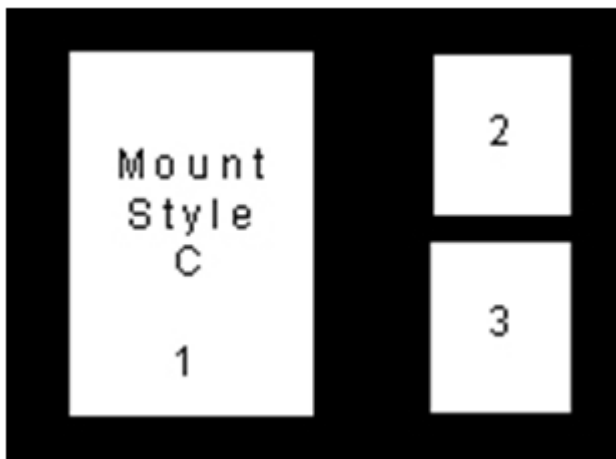

# Framed Prints

Framed prints are available in 4 style options and 4 frame finishes. The 4 frame finishes are as follows:

- Oak
- Black
- Silver
- Gold

The 4 style options are:

- STYLE A - A Single 13"x10" Print
- STYLE B - A Single 16"x12" Print

- STYLE C - 3 prints consisting of:  
1 x 12"x10" & 2 x 5"x4" Print

- STYLE D - 3 prints consisting of:  
1 x 16"x12" & 2 x 6"x4" Prints