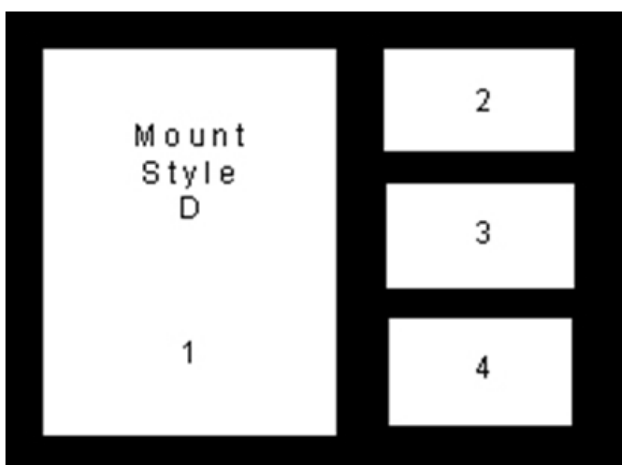

# Framed Prints

Framed prints are available in 4 style options and 4 frame finishes. The 4 frame finishes are as follows:

- Oak
- Black
- Silver
- Gold

The 4 style options are:

- STYLE A - A Single 13"x10" Print
- STYLE B - A Single 16"x12" Print

- STYLE C - 3 prints consisting of:  
1 x 12"x10" & 2 x 5"x4" Print

- STYLE D - 3 prints consisting of:  
1 x 16"x12" & 2 x 6"x4" Prints